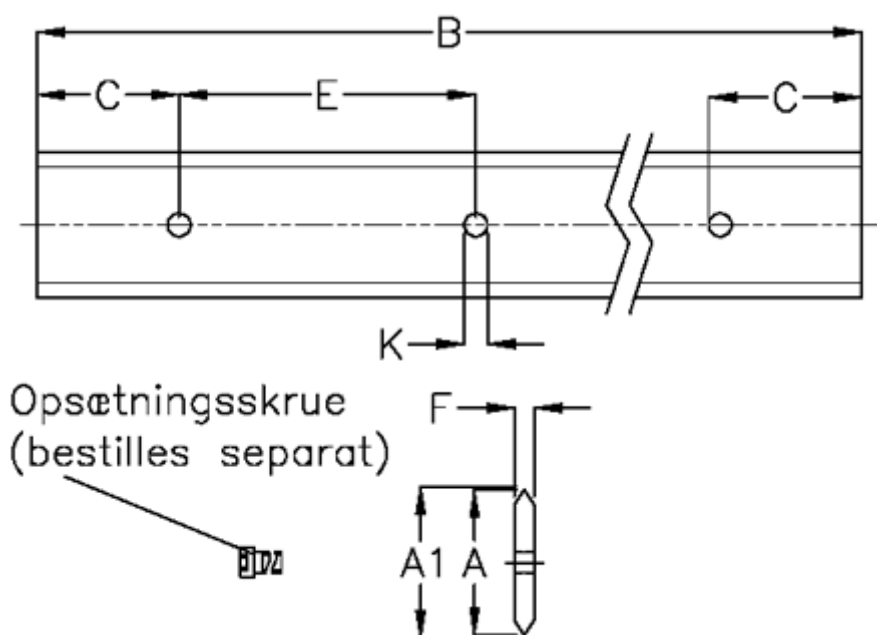

Data Sheet

Article number: 0591281616
Description: Hepco SL2 spacer slide
SS L 76-1616

Measures

A	= 76	K	= 11.5
A1	= 76.81	Weight kg/1000	= 5000
B	= 1616		
C	= 43.0		
E	= 90		
F	= 9.1		
For bearing	= 54		
For screw	= M10x25		